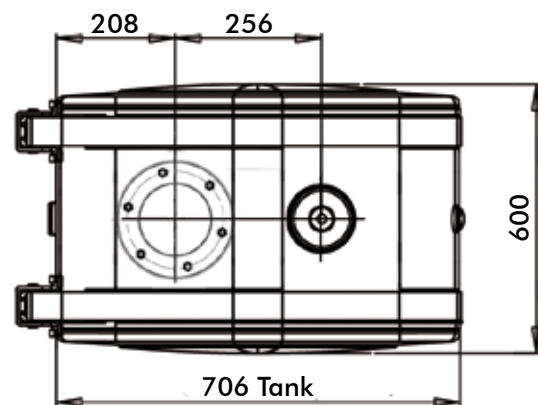

Side mounting tanks 250L

We are glad to inform you that our range of side mounting tanks widens with the new **250 lt tank version**.

- **135-610-02504: Steel side mounting tank SL LT 250 71x64x60 I=175**

Available optionals:

Filter and mounting flange for tipping valve.

	TANK CAPACITY	250 L		VALVE	Modular 150 AL	VALVE MOUNTING PLATE	121-994-00217
		250 L			Modular 250		
	FILTER	118-001-12756	30 μm	Submerged filters			
		118-001-11757	60 μm				